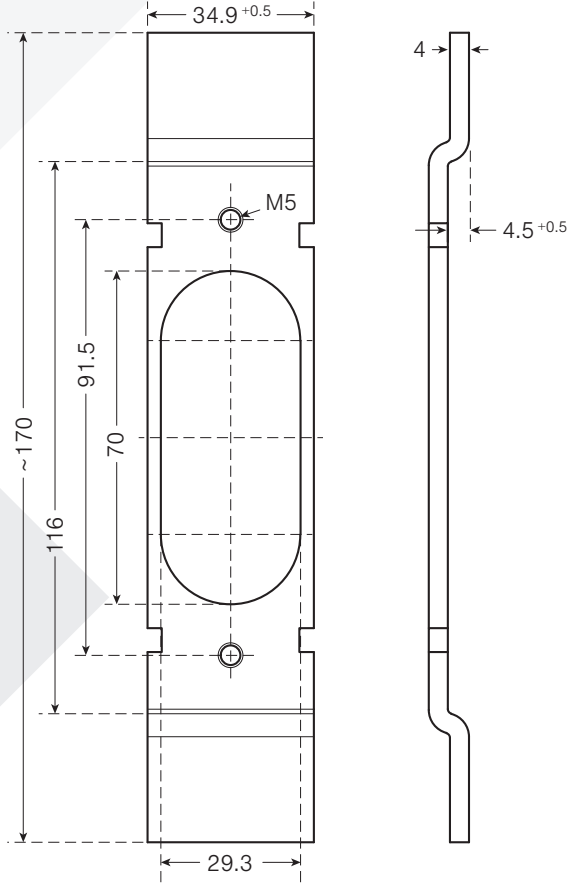

McKinney MK80/MK80A/MK80SS

Steel Door Side Concealed Hinge Bracket

Experience a safer
and more open world

DO NOT SCALE
DIMENSIONS: INCHES (MM)
RIGHT HAND SHOWN

TEMPLATE 55535

EFFECTIVE DATE:
September 1, 2025

SUPERSEDES:
All Previous

McKinney MK80/MK80A
Concealed Hinge is made to
conform to this drawing.