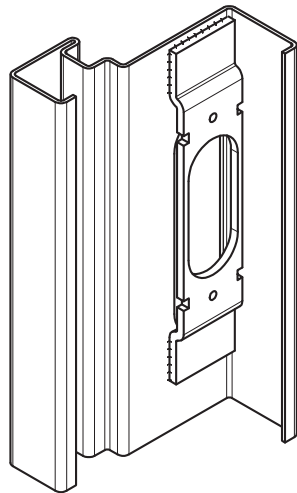

McKinney MK80/MK80A/MK80SS

Steel Door Side Concealed Hinge Bracket

Experience a safer
and more open world

DO NOT SCALE
DIMENSIONS: INCHES (MM)
RIGHT HAND SHOWN

TEMPLATE 55535

EFFECTIVE DATE:
September 1, 2025

SUPERSEDES:
All Previous

McKinney MK80/MK80A
Concealed Hinge is made to
conform to this drawing.