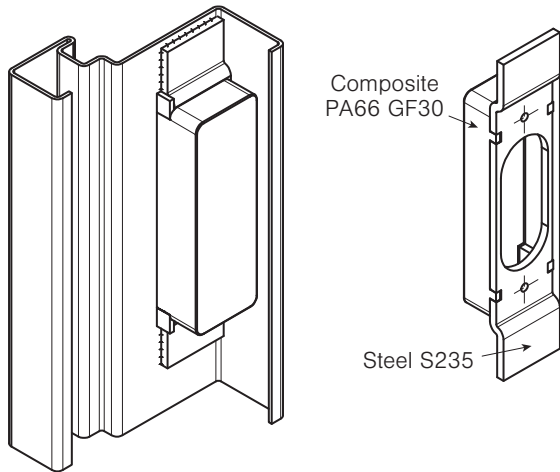

McKinney MK80/MK80A/MK80SS

Steel Frame Side Concealed Hinge Bracket

Experience a safer
and more open world

DO NOT SCALE
DIMENSIONS: INCHES (MM)
RIGHT HAND SHOWN

TEMPLATE 55534

EFFECTIVE DATE:

September 1, 2025

SUPERSEDES:

All Previous

McKinney MK80/MK80A
Concealed Hinge is made to
conform to this drawing.