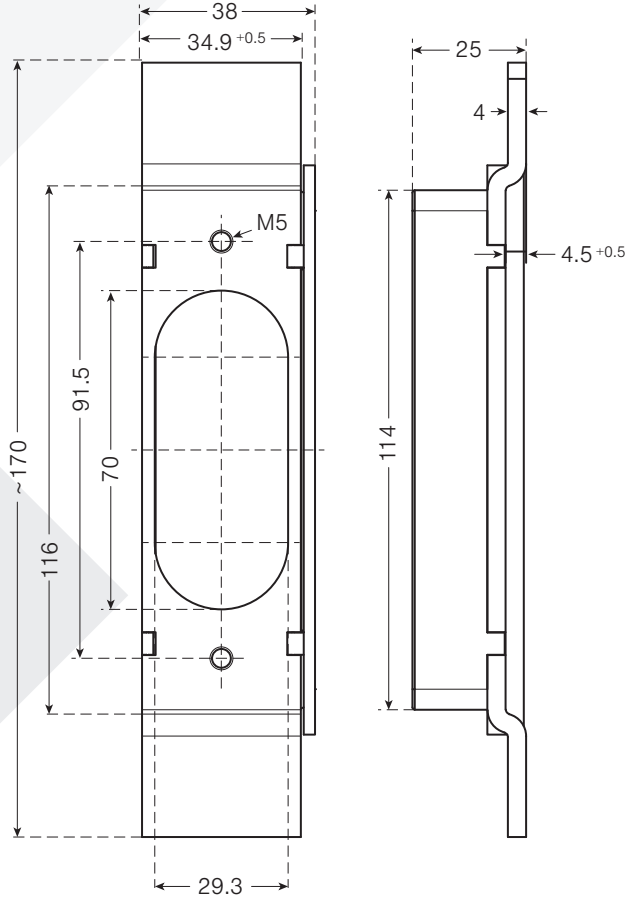

McKinney MK80/MK80A/MK80SS

Steel Frame Side Concealed Hinge Bracket

Experience a safer
and more open world

DO NOT SCALE
DIMENSIONS: INCHES (MM)
RIGHT HAND SHOWN

TEMPLATE 55534

EFFECTIVE DATE:

September 1, 2025

SUPERSEDES:

All Previous

McKinney MK80/MK80A
Concealed Hinge is made to
conform to this drawing.