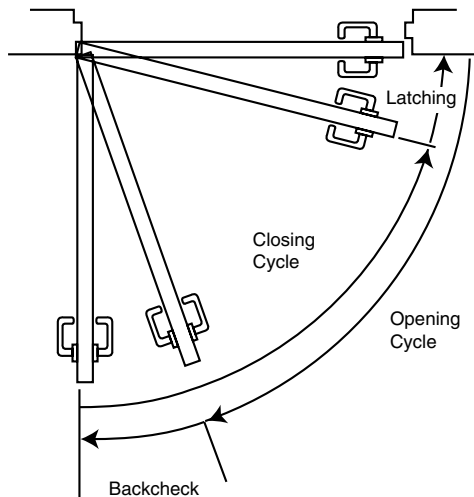

introduction

The Yale® 1100 series industrial door closers are ideal for a wide variety of commercial applications where ease of use and installation are required at an economic price.

The 1100 series features rugged construction, adjustments for closing and latch speed, and rack and pinion operation.

features

- 1101BF (non-hold open) and 1111BF (hold open) door closers are adjustable spring sizes 1 through 4
- 1104BC (non-hold open) door closers are spring size 4
- Non-handed
- Full rack and pinion
- Aluminum
- Tri-packed: regular, parallel or top jamb mounting
- Adjustable backcheck valve
- Adjustable closing speed valve
- Adjustable latching speed valve
- Auxiliary door stop required
- Sleeve nuts included with all models (1-3/4")
- 5-year limited warranty
- 1101BF closers available with or without cover

certifications

- UL and cUL listed (UL)
- 1101BF/1111BF - designed to meet requirements for ANSI/BHMA A156.4 Grade 1. Door closers meet handicapped requirements for light to medium weight interior doors. ■
- 1104BC - designed to meet requirements for ANSI/BHMA A156.4 Grade 2

door closing latching cycle

contents

- Introduction 2
- Features 2
- Certifications 2
- Door Closing Latching Cycle 2
- Applications 3
- Dimensions 3
- How To Order 3
- Finishes 3