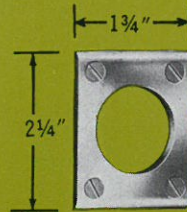

1613 — 3¼"
Iron Turn Knob; Rose 155
Finishes: 4 and 10

22F — 3¼"
Brass and Bronze
Rose 155

Finishes: 3, 4, 10, 26, 26D

HALF SPINDLES

For sets operated by knob from one side only.

1630 — 2¾"

ACCESSORIES

KEY PLATES

125MA: Brass, Bronze, Aluminum
Extruded plate, Forged knob
Finishes: 3, 4, 10, 26, 26D, 28
Regularly furnished with 3/16" Spindle.

No. 127

Brass, Bronze, Aluminum, Stainless Steel Wrought Plate, forged knob. Furnished with 3/16" spindle.
Finishes: 3, 4, 10, 26, 26D, 28, 32, 32D

HOTEL LOCK INDICATOR (9)

Cast Brass and Bronze
Finishes: 3, 4, 10, 26, 26D

Furnished to order on escutcheons with Hotel Locks 6750, 7750, and 7752.

Button cannot be pushed in when door is locked from inside. This indicates to hotel maid that room is occupied.

CYLINDER ROSETTES

1: Cast Brass and Bronze
Finishes: 3, 4, 10, 26, 26D

1MA: Extruded Brass, Bronze, Aluminum
Finishes: 3, 4, 10, 26, 26D, 28

DROP HANDLE 76F

Cast Brass and Bronze
Finishes: 3, 4, 10, 26, 26D