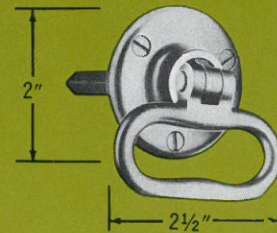

1613 — 3¼"
Iron Turn Knob; Rose 155
Finishes: 4 and 10

22F — 3¼"
Brass and Bronze
Rose 155

Finishes: 3, 4, 10, 26, 26D

HALF SPINDLES

For sets operated by knob from one side only.

1630 — 2¾"

ACCESSORIES

KEY PLATES

HOTEL LOCK INDICATOR (9)

Cast Brass and Bronze
Finishes: 3, 4, 10, 26, 26D

Furnished to order on escutcheons with Hotel Locks 6750, 7750, and 7752.

Button cannot be pushed in when door is locked from inside. This indicates to hotel maid that room is occupied.

CYLINDER ROSETTES

1: Cast Brass and Bronze
Finishes: 3, 4, 10, 26, 26D

1MA: Extruded Brass, Bronze, Aluminum
Finishes: 3, 4, 10, 26, 26D, 28

DROP HANDLE 76F

Cast Brass and Bronze
Finishes: 3, 4, 10, 26, 26D

Furnished with 5/16" straight threaded spindle. Any Sargent knob suitable for threaded spindles may be used with this Drop Handle.