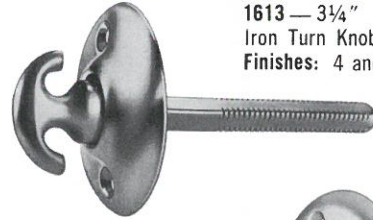

SPINDLES

Tough 5/16" Steel for Long, Dependable Service.

STRAIGHT SPINDLES

1632 — 4" (furnished to order 4½" or 5")

1832 — 5"

SWIVEL SPINDLE

1631 — 4"
(furnished to order 4½" or 5")

CLOSET KNOB SPINDLES

1613 — 3¼"
Iron Turn Knob; Rose 155
Finishes: 4 and 10

22F — 3¼"
Brass and Bronze
Rose 155

Finishes: 3, 4, 10, 26, 26D

HALF SPINDLES

For sets operated by knob from one side only.

1630 — 2¾"

ACCESSORIES

KEY PLATES

618: Cold Forged Brass and Bronze
Finishes: 3, 4, 10, 26, 26D
Fits Key 979

618MA: Extruded Brass, Bronze, Aluminum
Finishes: 3, 4, 10, 26, 26D, 28
Fits Key 979

TURN KNOBS

125: Brass, Bronze and aluminum
Wrought Plate, Forged knob
Finishes: 3, 4, 10, 26, 26D, 28
Regularly furnished with 3/16" Spindle.

Furnished with 5/16" straight threaded spindle. Any Sargent knob suitable for threaded spindles may be used with this Drop Handle.