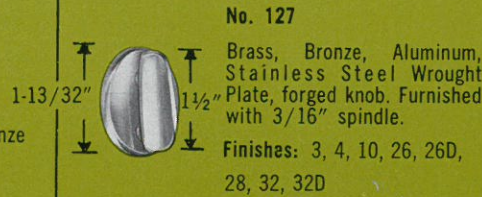

SPINDLES

Tough 5/16" Steel for Long, Dependable Service.

STRAIGHT SPINDLES

1632 — 4" (furnished to order 4½" or 5")

1832 — 5"

SWIVEL SPINDLE

1631 — 4"
(furnished to order 4½" or 5")

CLOSET KNOB SPINDLES

1613 — 3¼"
Iron Turn Knob; Rose 155
Finishes: 4 and 10

22F — 3¼"
Brass and Bronze
Rose 155

Finishes: 3, 4, 10, 26, 26D

HALF SPINDLES

For sets operated by knob from one side only.

1630 — 2¾"

ACCESSORIES

KEY PLATES

618: Cold Forged Brass and Bronze
Finishes: 3, 4, 10, 26, 26D
Fits Key 979

618MA: Extruded Brass, Bronze, Aluminum
Finishes: 3, 4, 10, 26, 26D, 28
Fits Key 979

TURN KNOBS

125: Brass, Bronze and aluminum
Wrought Plate, Forged knob
Finishes: 3, 4, 10, 26, 26D, 28
Regularly furnished with 3/16" Spindle.

125MA: Brass, Bronze, Aluminum
Extruded plate, Forged knob
Finishes: 3, 4, 10, 26, 26D, 28
Regularly furnished with 3/16" Spindle.

No. 127

Brass, Bronze, Aluminum, Stainless Steel Wrought Plate, forged knob. Furnished with 3/16" spindle.
Finishes: 3, 4, 10, 26, 26D, 28, 32, 32D